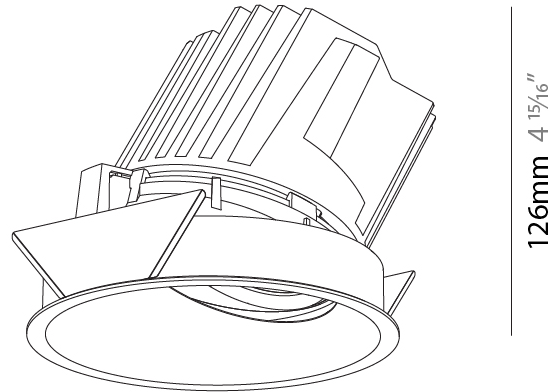

OPTICAL

Reflector°: 10
 Adjustability: Fixed

RATINGS AND CERTIFICATIONS

Certified By: Certified for North American Standards
 IP rating: IP20

Ø 125mm 4 15/16"
 Ø 139mm 5 1/2"

130mm 5 1/8" 140mm 5 1/2" 10 | 15mm 3/8" 5/16" 30° ↑