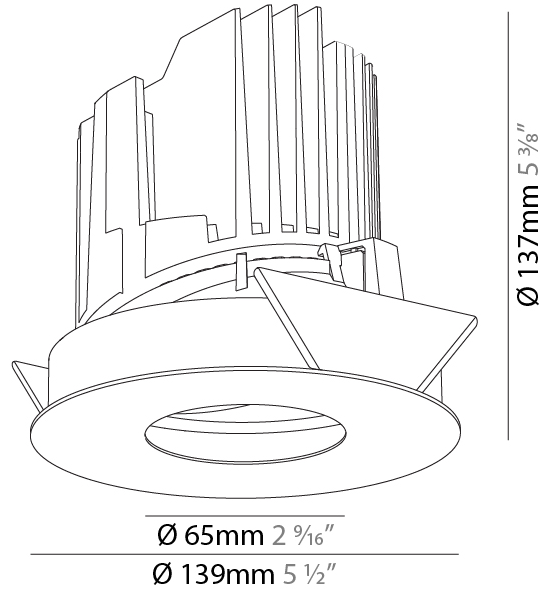

GENERAL

Series: Bioniq
 Subseries: Bioniq Round Adjustable
 Brand: Prolicht
 Division: Architectural
 Mounting Type: Recessed
 Mounting Location: Ceiling
 Subcategory: Downlight

PHYSICAL

Shape: Round
 Diameter (mm): 139
 Diameter (in): 5 1/2
 Height (mm): 137
 Height (in): 5 3/8
 Ceiling Thickness (mm): 10 / 12.5 / 15
 Ceiling Thickness (in): 3/8 or 1/2 or 9/16
 Min. Recessing Depth (mm): 150
 Min. Recessing Depth (in): 5 7/8
 Light Distribution: Adjustable / Downlight
 Weight (kg): 0.805
 Weight (lbs): 1.77
 Fixture Finish: SSR / BKV / CWI / CRY / HAB / LAG / UFT / ITA / RUA / RUR / MIC / FTG / MYG / TWT / LOD / PUS / FRO / FUP / KIA / POP / BLS / SPG / MEY / GOH / GUM / CHC / COM / ABZ / JAG / OBR / MOS / ROR
 Fixture Material: Aluminum Die Cast
 Cut-out Measurements: 130mm / 5 1/8"

GENERAL

Series: Bioniq
 Subseries: Bioniq Round Pinhole
 Brand: Prolight
 Division: Architectural
 Mounting Type: Recessed
 Mounting Location: Ceiling
 Subcategory: Downlight

PHYSICAL

Shape: Round
 Diameter (mm): 139
 Diameter (in): 5 1/2
 Height (mm): 126
 Height (in): 4 15/16
 Ceiling Thickness (mm): 10 / 12.5 / 15
 Ceiling Thickness (in): 3/8 or 1/2 or 9/16
 Min. Recessing Depth (mm): 140
 Min. Recessing Depth (in): 5 1/2
 Light Distribution: Adjustable / Downlight
 Weight (kg): 0.86
 Weight (lbs): 1.9
 Fixture Finish: SSR / BKV / CWI / CRY / HAB / LAG / UFT / ITA / RUA / RUR / MIC / FTG / MYG / TWT / LOD / PUS / FRO / FUP / KIA / POP / BLS / SPG / MEY / GOH / GUM / CHC / COM / ABZ / JAG / OBR / MOS / ROR
 Fixture Material: Aluminum Die Cast
 Cut-out Measurements: 130mm / 5 1/8"

OPTICAL

Reflector°: 10
 Adjustability: Rotational 355°; Tilt 30°

RATINGS AND CERTIFICATIONS

Certified By: Certified for North American Standards
 IP rating: IP20

PROJECT	_____
TYPE	_____
SPECIFIER	_____
QUANTITY	_____
DATE	_____